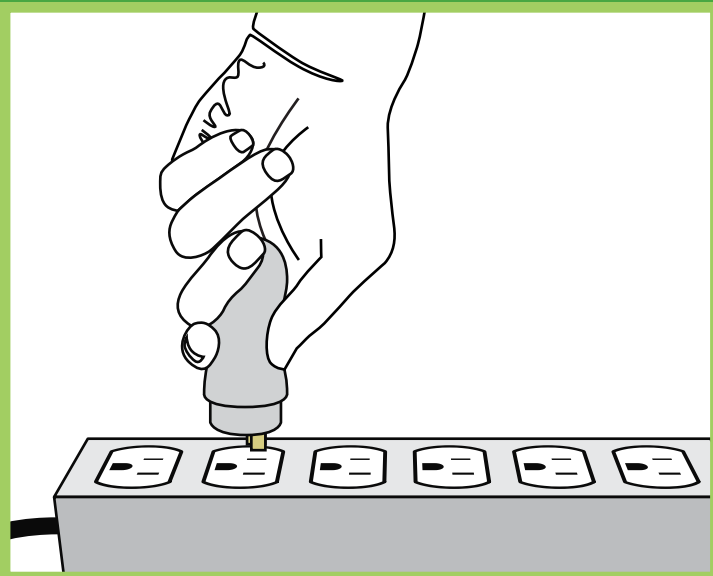

USAGE & DIRECTIONS

Plug into centrally located wall socket ...

... or power strip in home and /or office environment.

The GIA Harmonizer will cover up to a 60-foot radius from where you place it. For best results, use the GIA Harmonizer in rooms where you spend the majority of your time.