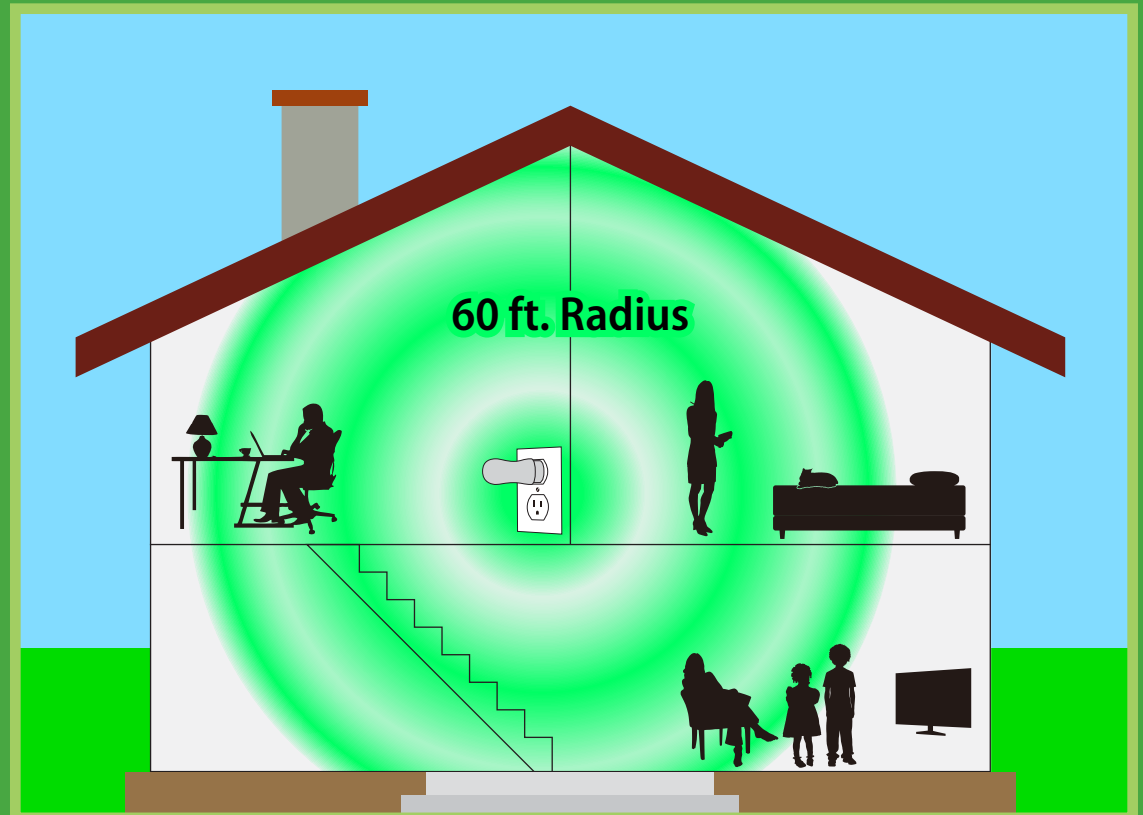

USAGE & DIRECTIONS

Plug into centrally located wall socket ...

... or power strip in home and /or office environment.

The GIA Harmonizer will cover up to a 60-foot radius from where you place it. For best results, use the GIA Harmonizer in rooms where you spend the majority of your time.