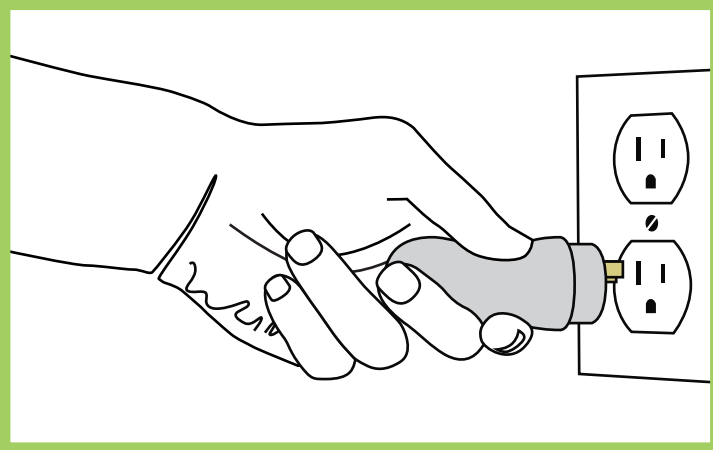

USAGE & DIRECTIONS

Plug into centrally located wall socket ...

... or power strip in home and /or office environment.

The GIA Harmonizer will cover up to a 60-foot radius from where you place it. For best results, use the GIA Harmonizer in rooms where you spend the majority of your time.